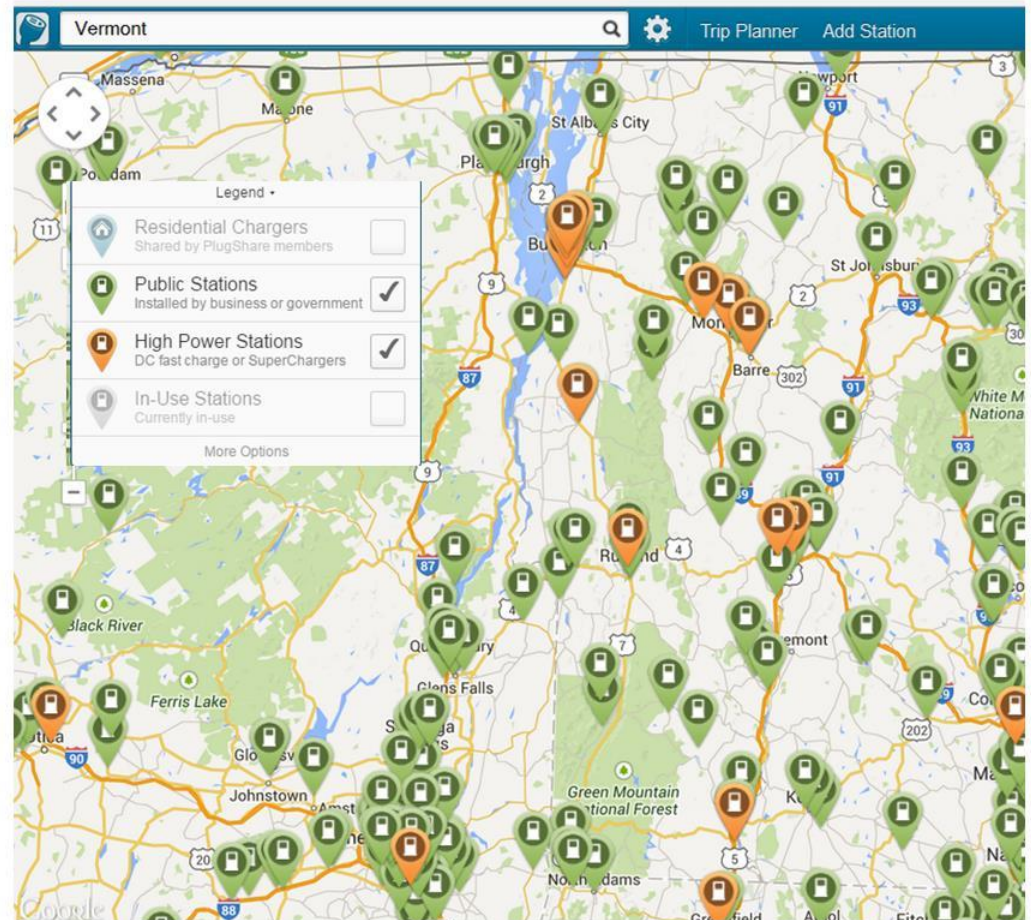

Dealer Training

- Supplement OEM Training
- Compare vehicles
- Charging infrastructure
- EVs in Vermont conditions
- Sales approach