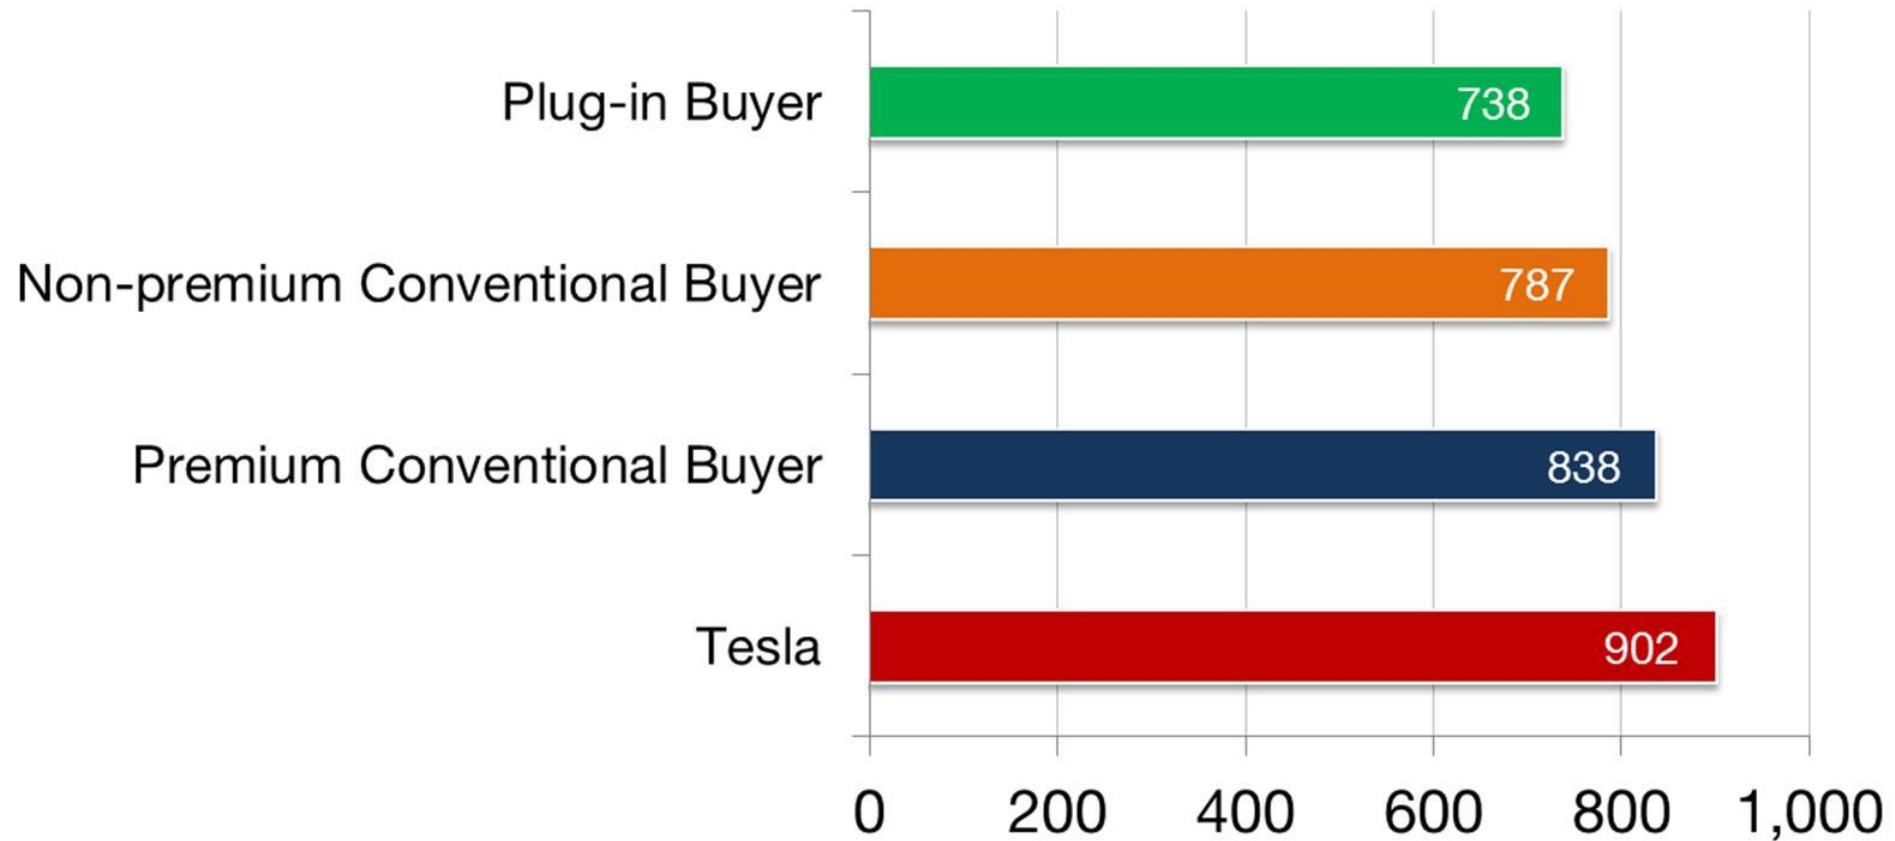

Dealer Experience

Overall Buyer Satisfaction with Purchase Experience